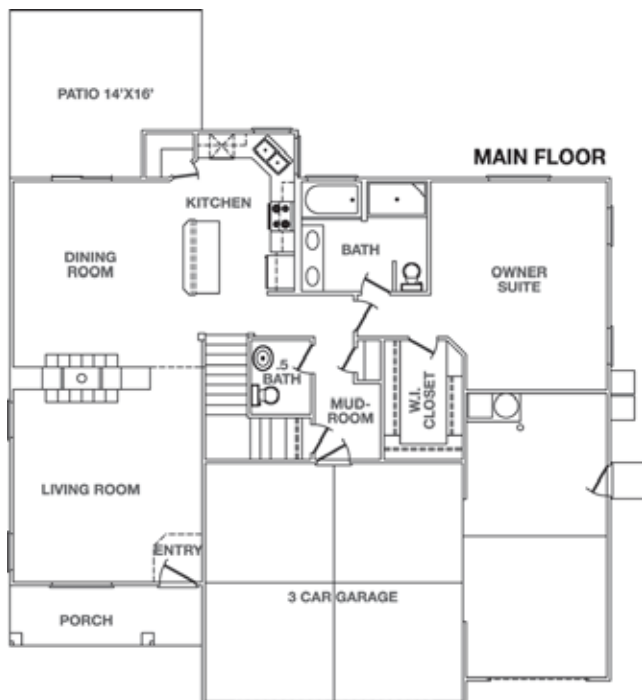

BOISE HUNTER HOMES

THE HUDSON 2,660 SQ. FT. | 5 BED | 2.5 BATH | 3 CAR GARAGE

BoiseHunterHomes.com • 577-5507