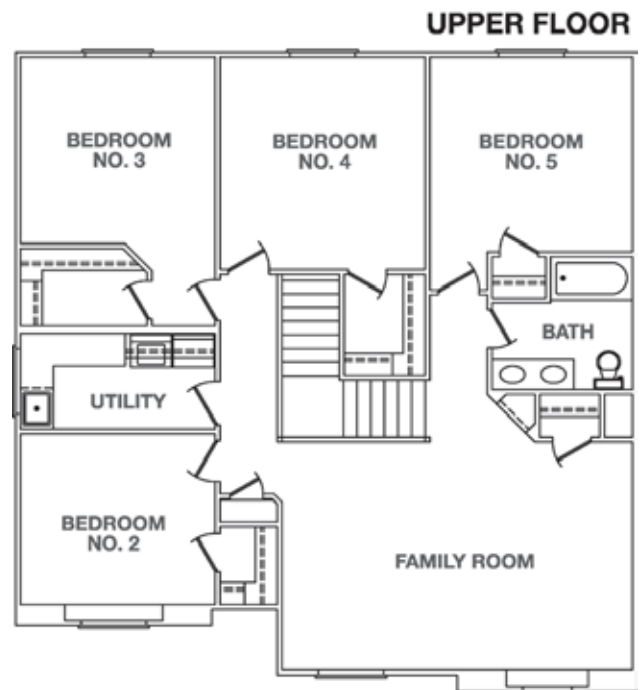

BOISE HUNTER HOMES

THE HUDSON 2,660 SQ. FT. | 5 BED | 2.5 BATH | 3 CAR GARAGE

BoiseHunterHomes.com • 577-5507